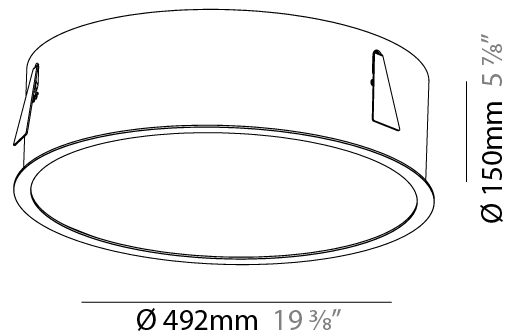

GENERAL

Series: Sign
Brand: Prolicht
Division: Architectural
Mounting Type: Recessed
Mounting Location: Ceiling
Subcategory: Ambient

PHYSICAL

Shape: Round
Diameter (mm): 492
Diameter (in): 19 3/8
Height (mm): 150
Height (in): 5 7/8
Ceiling Thickness (mm): 10 / 12.5 / 15 / 25
Ceiling Thickness (in): 3/8 or 1/2 or 9/16 or 1
Min. Recessing Depth (mm): 160
Min. Recessing Depth (in): 6 5/16
Light Distribution: Direct
Weight (kg): 4.983
Weight (lbs): 10.986
Diffuser: PMMA - Opal or Micro-Prism
Fixture Finish: SSR / BKV / CWI / CRY / HAB / UFT / ITA / RUA / FTG / MYG / LOD / PUS / FRO / FUP / KIA / POP / BLS / SPG / MEY / GOH / GUM / CHC / COM / ABZ / JAG / OBR / MOS / ROR
Fixture Material: Extruded Aluminum / Steel
Cut-out Measurements: 480mm / 18 7/8"

ELECTRICAL

Lamp Type: LED (Zhaga Standard)
Input Wattage (W): 35
Total Output Wattage (W): 30
Dimming: Tri-Mode (Non-Dimming and Phase Dimming (120Vac only) and 0-10V Dimming)
Driver Included: Yes
Driver Location: Integrated
Driver Type: Constant Current - Universal
Driver Class: Class 2
Input Voltage (V): 120 - 277
Constant Current (MA): 500

LED

Color Temperature (°K): 3000 / 4000
Max. Delivered Lumen (lm): 3090 / 3332 / 3400
CRI: >80 CRI
Efficiency (%): 0.72
Lamp Life (hrs): 50000

OPTICAL

RATINGS AND CERTIFICATIONS

Certified By: Certified for North American Standards
IP rating: IP20